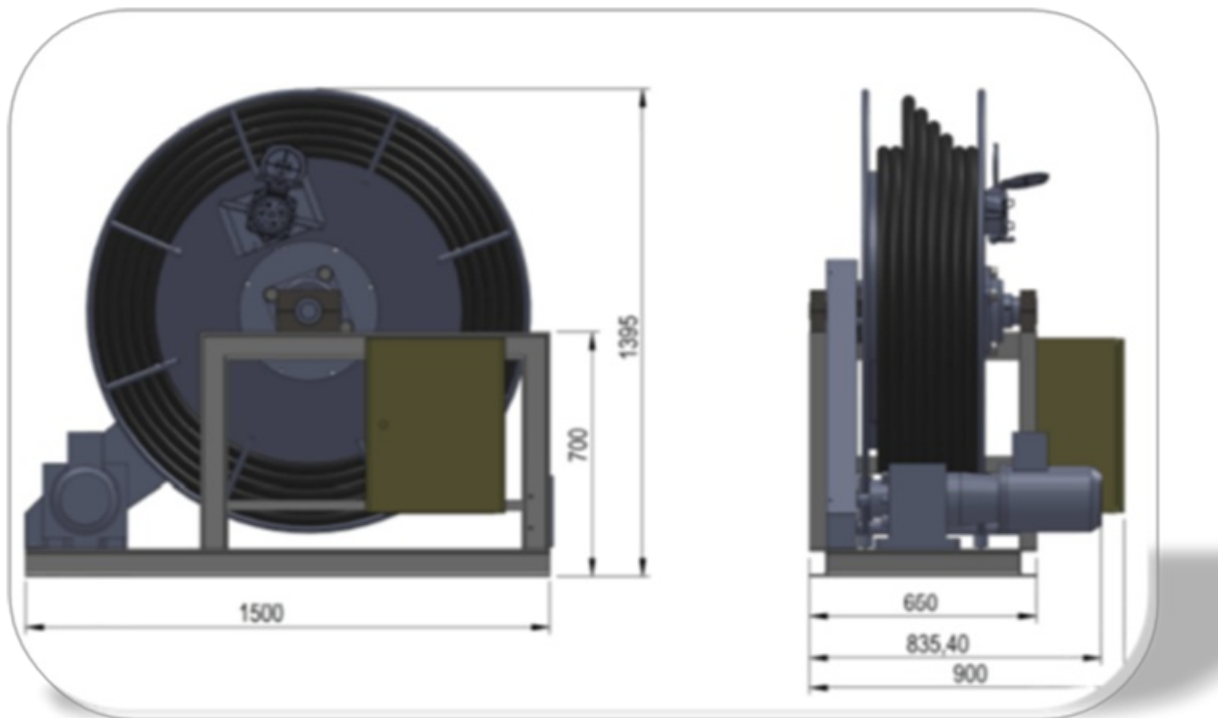

MOTORIZED CABLE REEL

Description and options on request

Description

Mate

Socket

Voltage

Cable

Engine

Cable

Control

The control box can be fitted to the right or the left of the cable reel or on a bulkhead

Options on request

- ✓ Dimensions
- ✓ Special colors
- ✓ Slip ring

[See all our references](#)

FOLLOW US !  